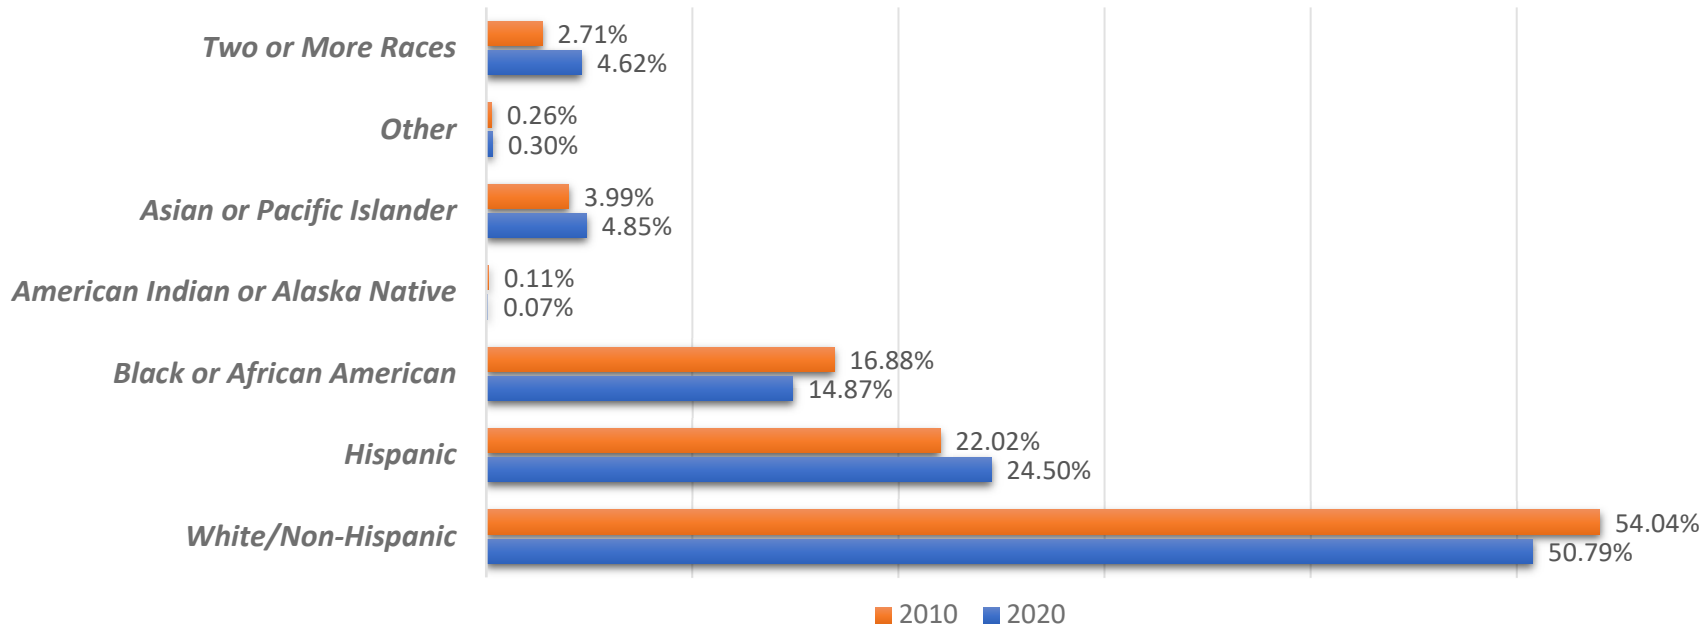

Changes in Illinois child demographics - Birth to Age 17 2010 vs. 2020*

* Source: IPUMS; Based on 2010 and 2020 5-year American Community Surveys

		Not Hispanic or Latino						
	Hispanic	White	Black or African American	American Indian or Alaska Native	Asian or Pacific Islander	Other	Two or More Races	Total
2010	695,129	1,705,826	532,773	3,493	125,825	8,176	85,419	3,156,641
2020	699,237	1,449,563	424,473	2,048	138,445	8,514	131,811	2,854,091