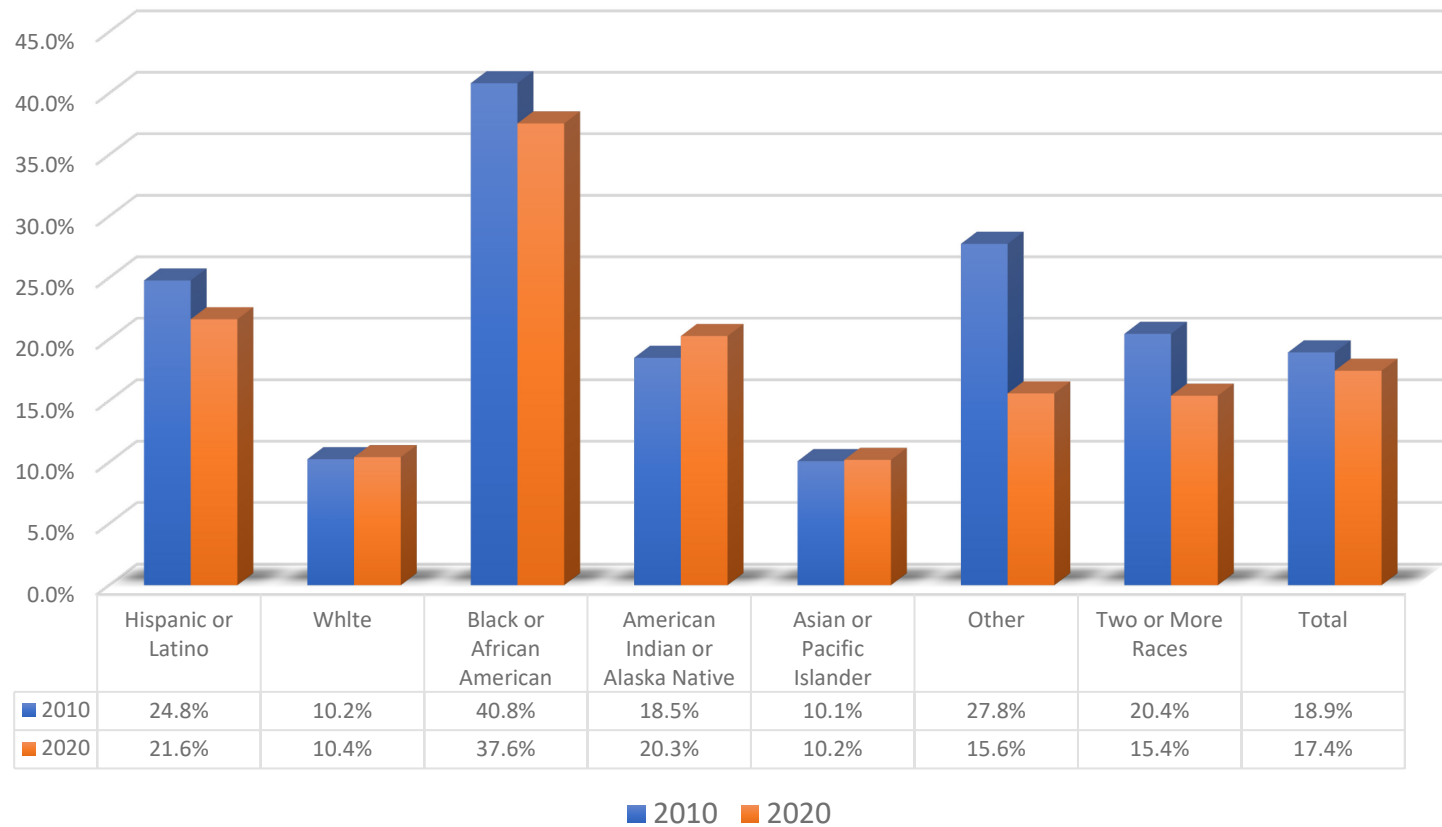

Poverty: Racial and ethnic disparities

Illinois children birth to age 17 at or below the federal poverty level

Source: IPUMS; Based on 2010 and 2020 5-year American Community Surveys, U.S. Census Bureau
 Other than Hispanic/Latino, designated category is for the demographic that is not Hispanic or Latino.